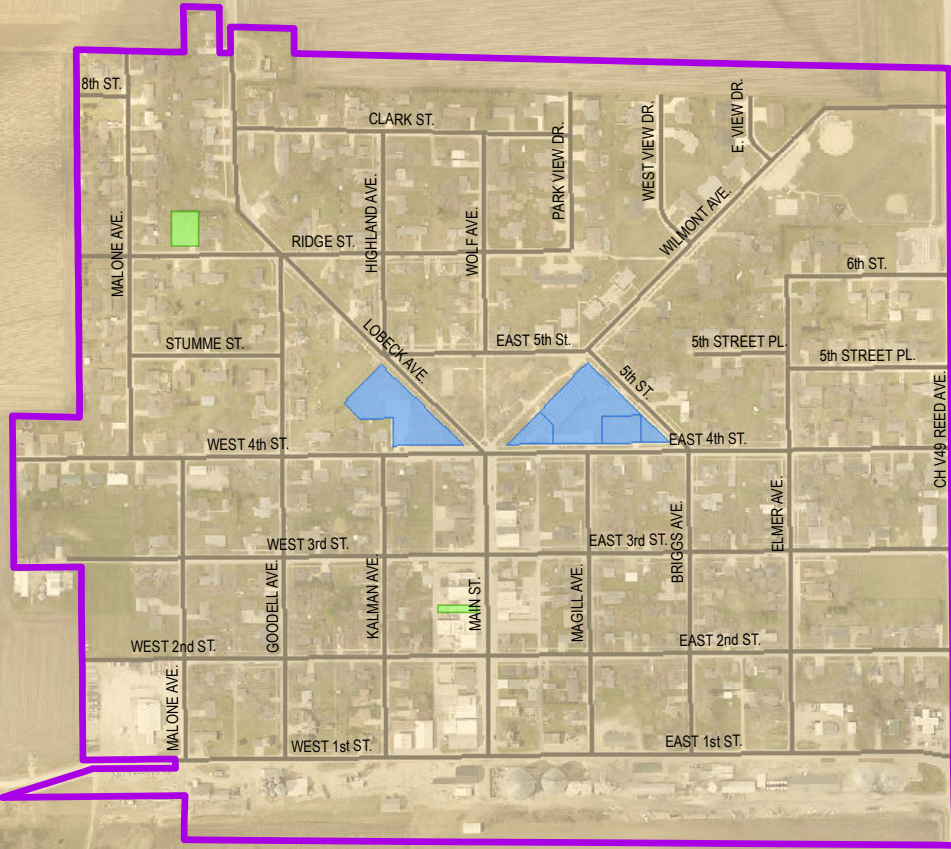

City of Readlyn Schools & Daycare Centers

Legend

- City Limits
- Daycare Center
- School
- 2000 Feet Distance