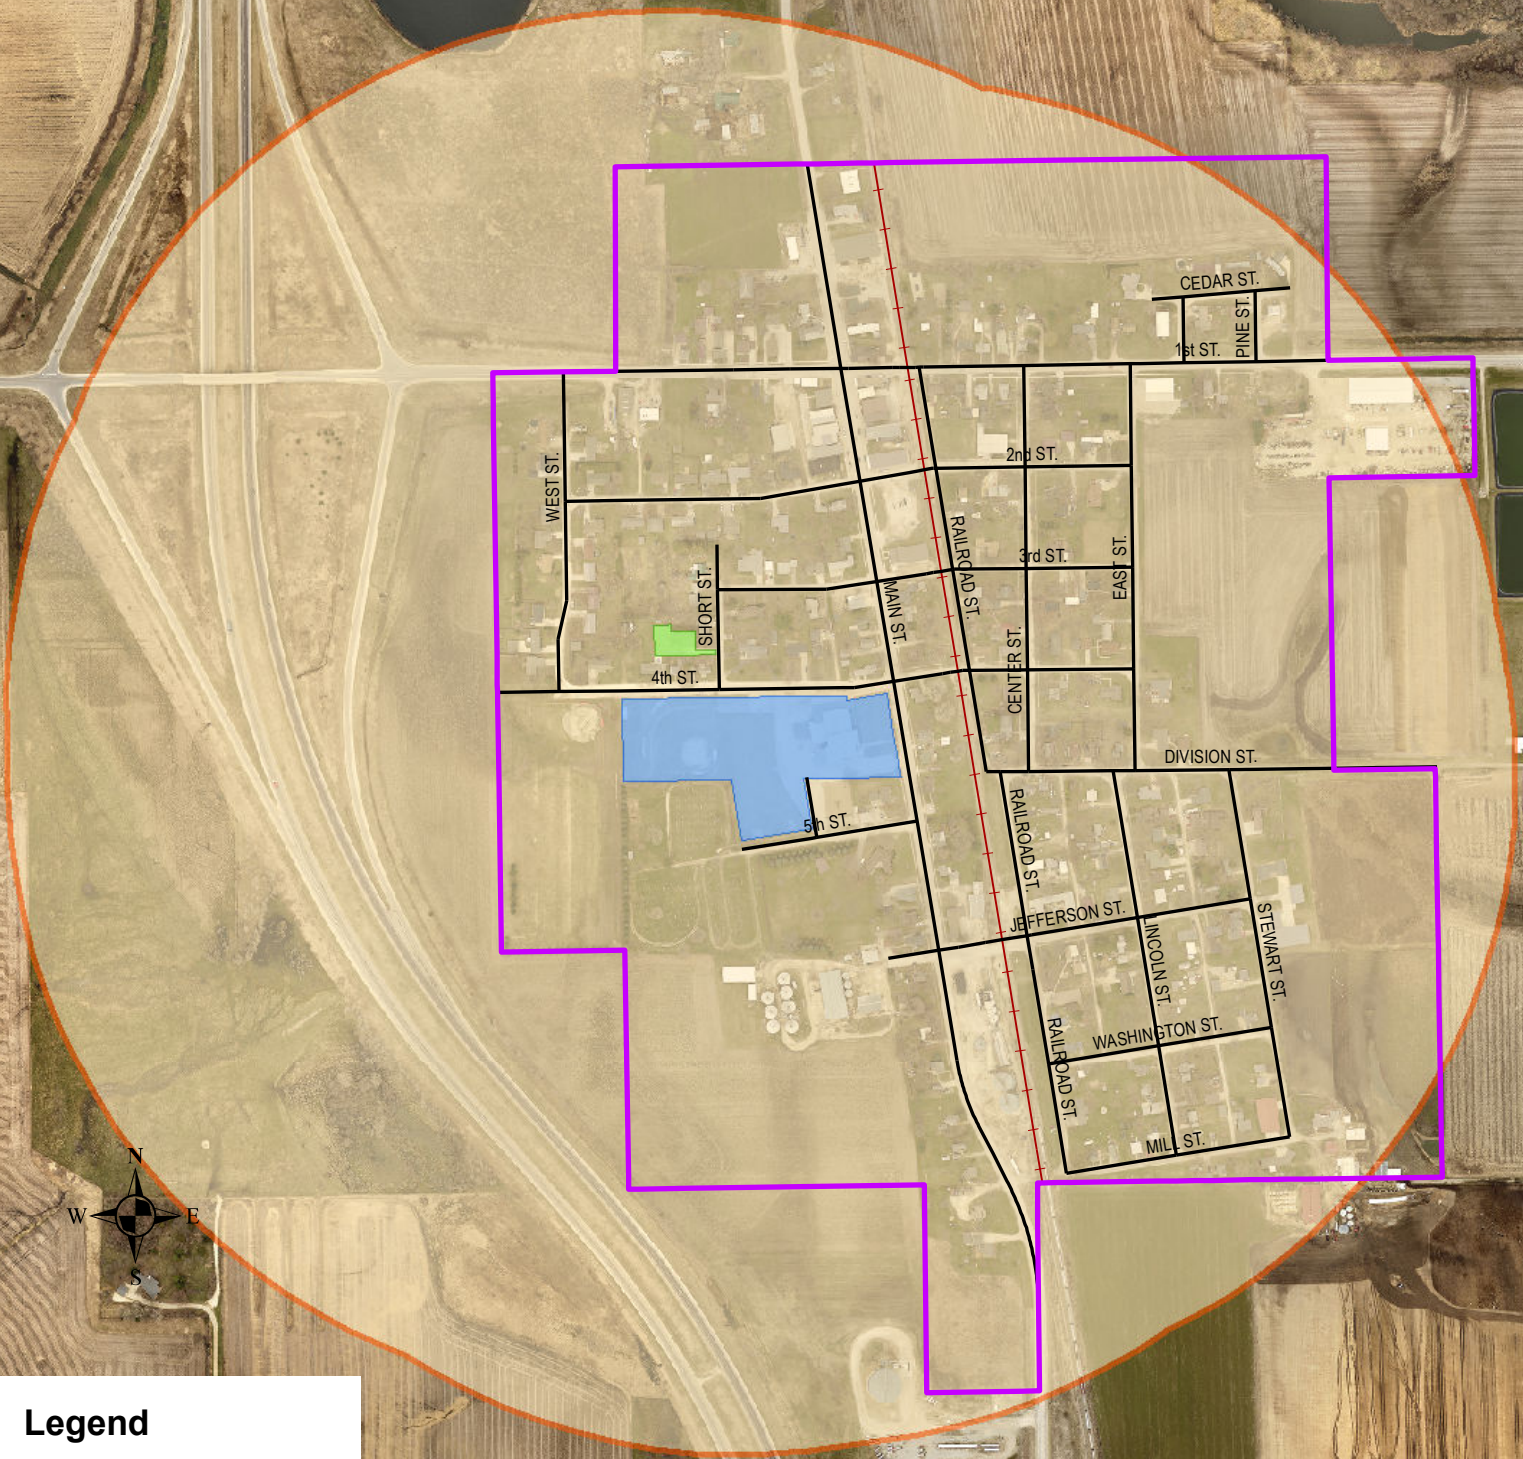

City of Plainfield Schools & Daycare Centers

Legend

-  City Limits
-  RR Centerline
-  Daycare Center
-  School
-  2000 Feet Distance