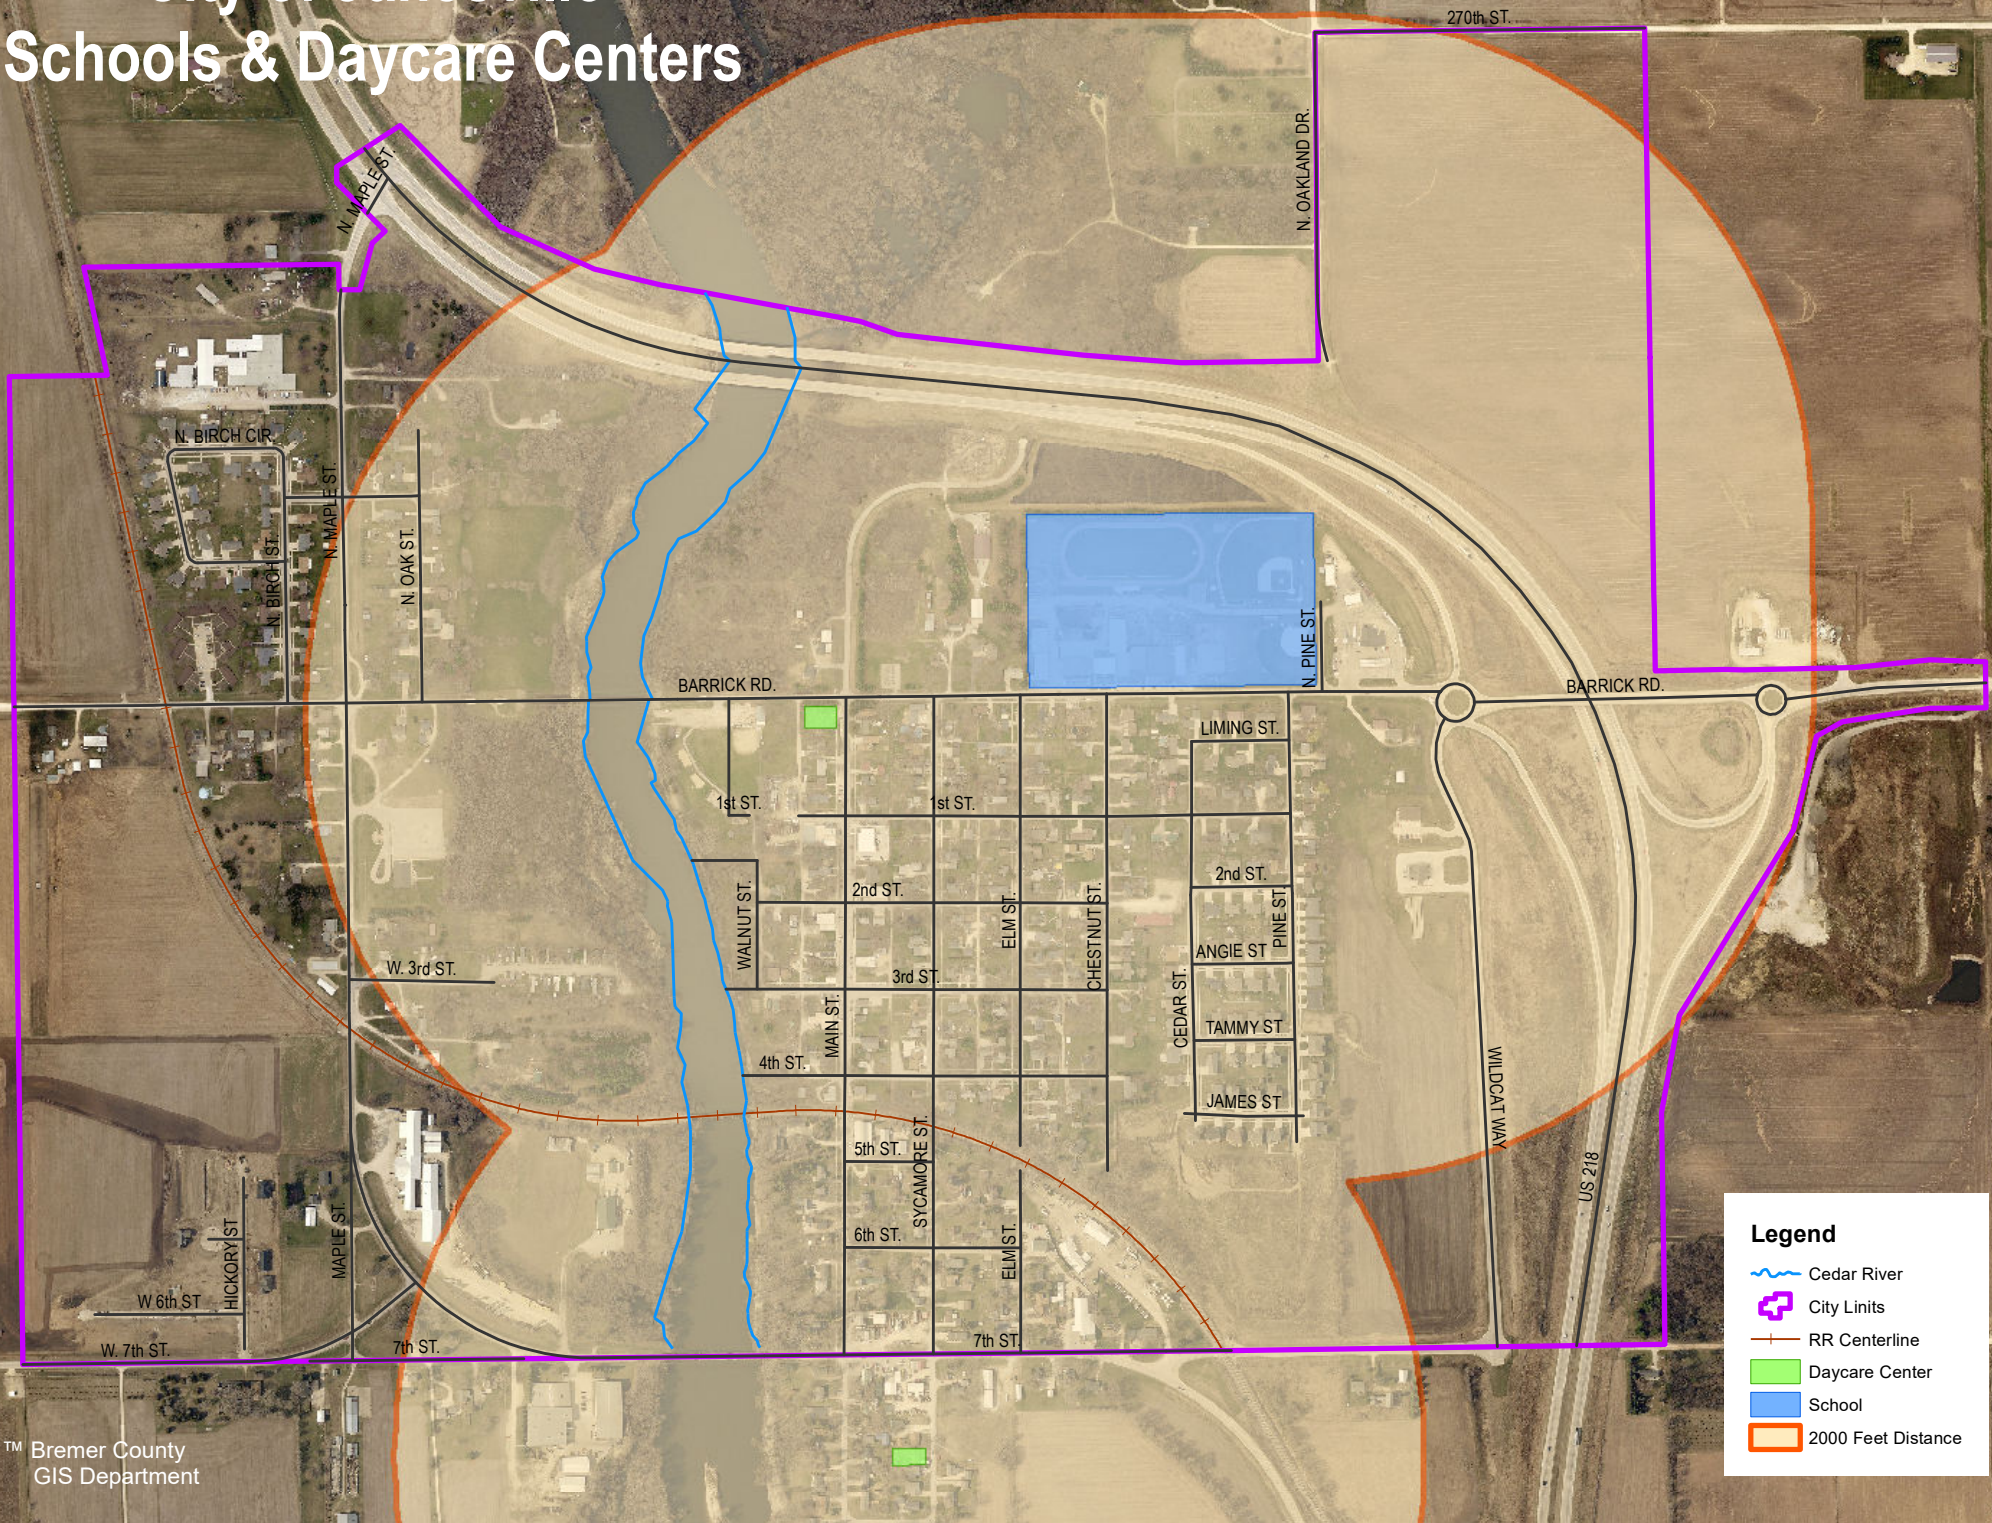

City of Janesville Schools & Daycare Centers

Legend

- Cedar River
- City Limits
- RR Centerline
- Daycare Center
- School
- 200 Feet Distance