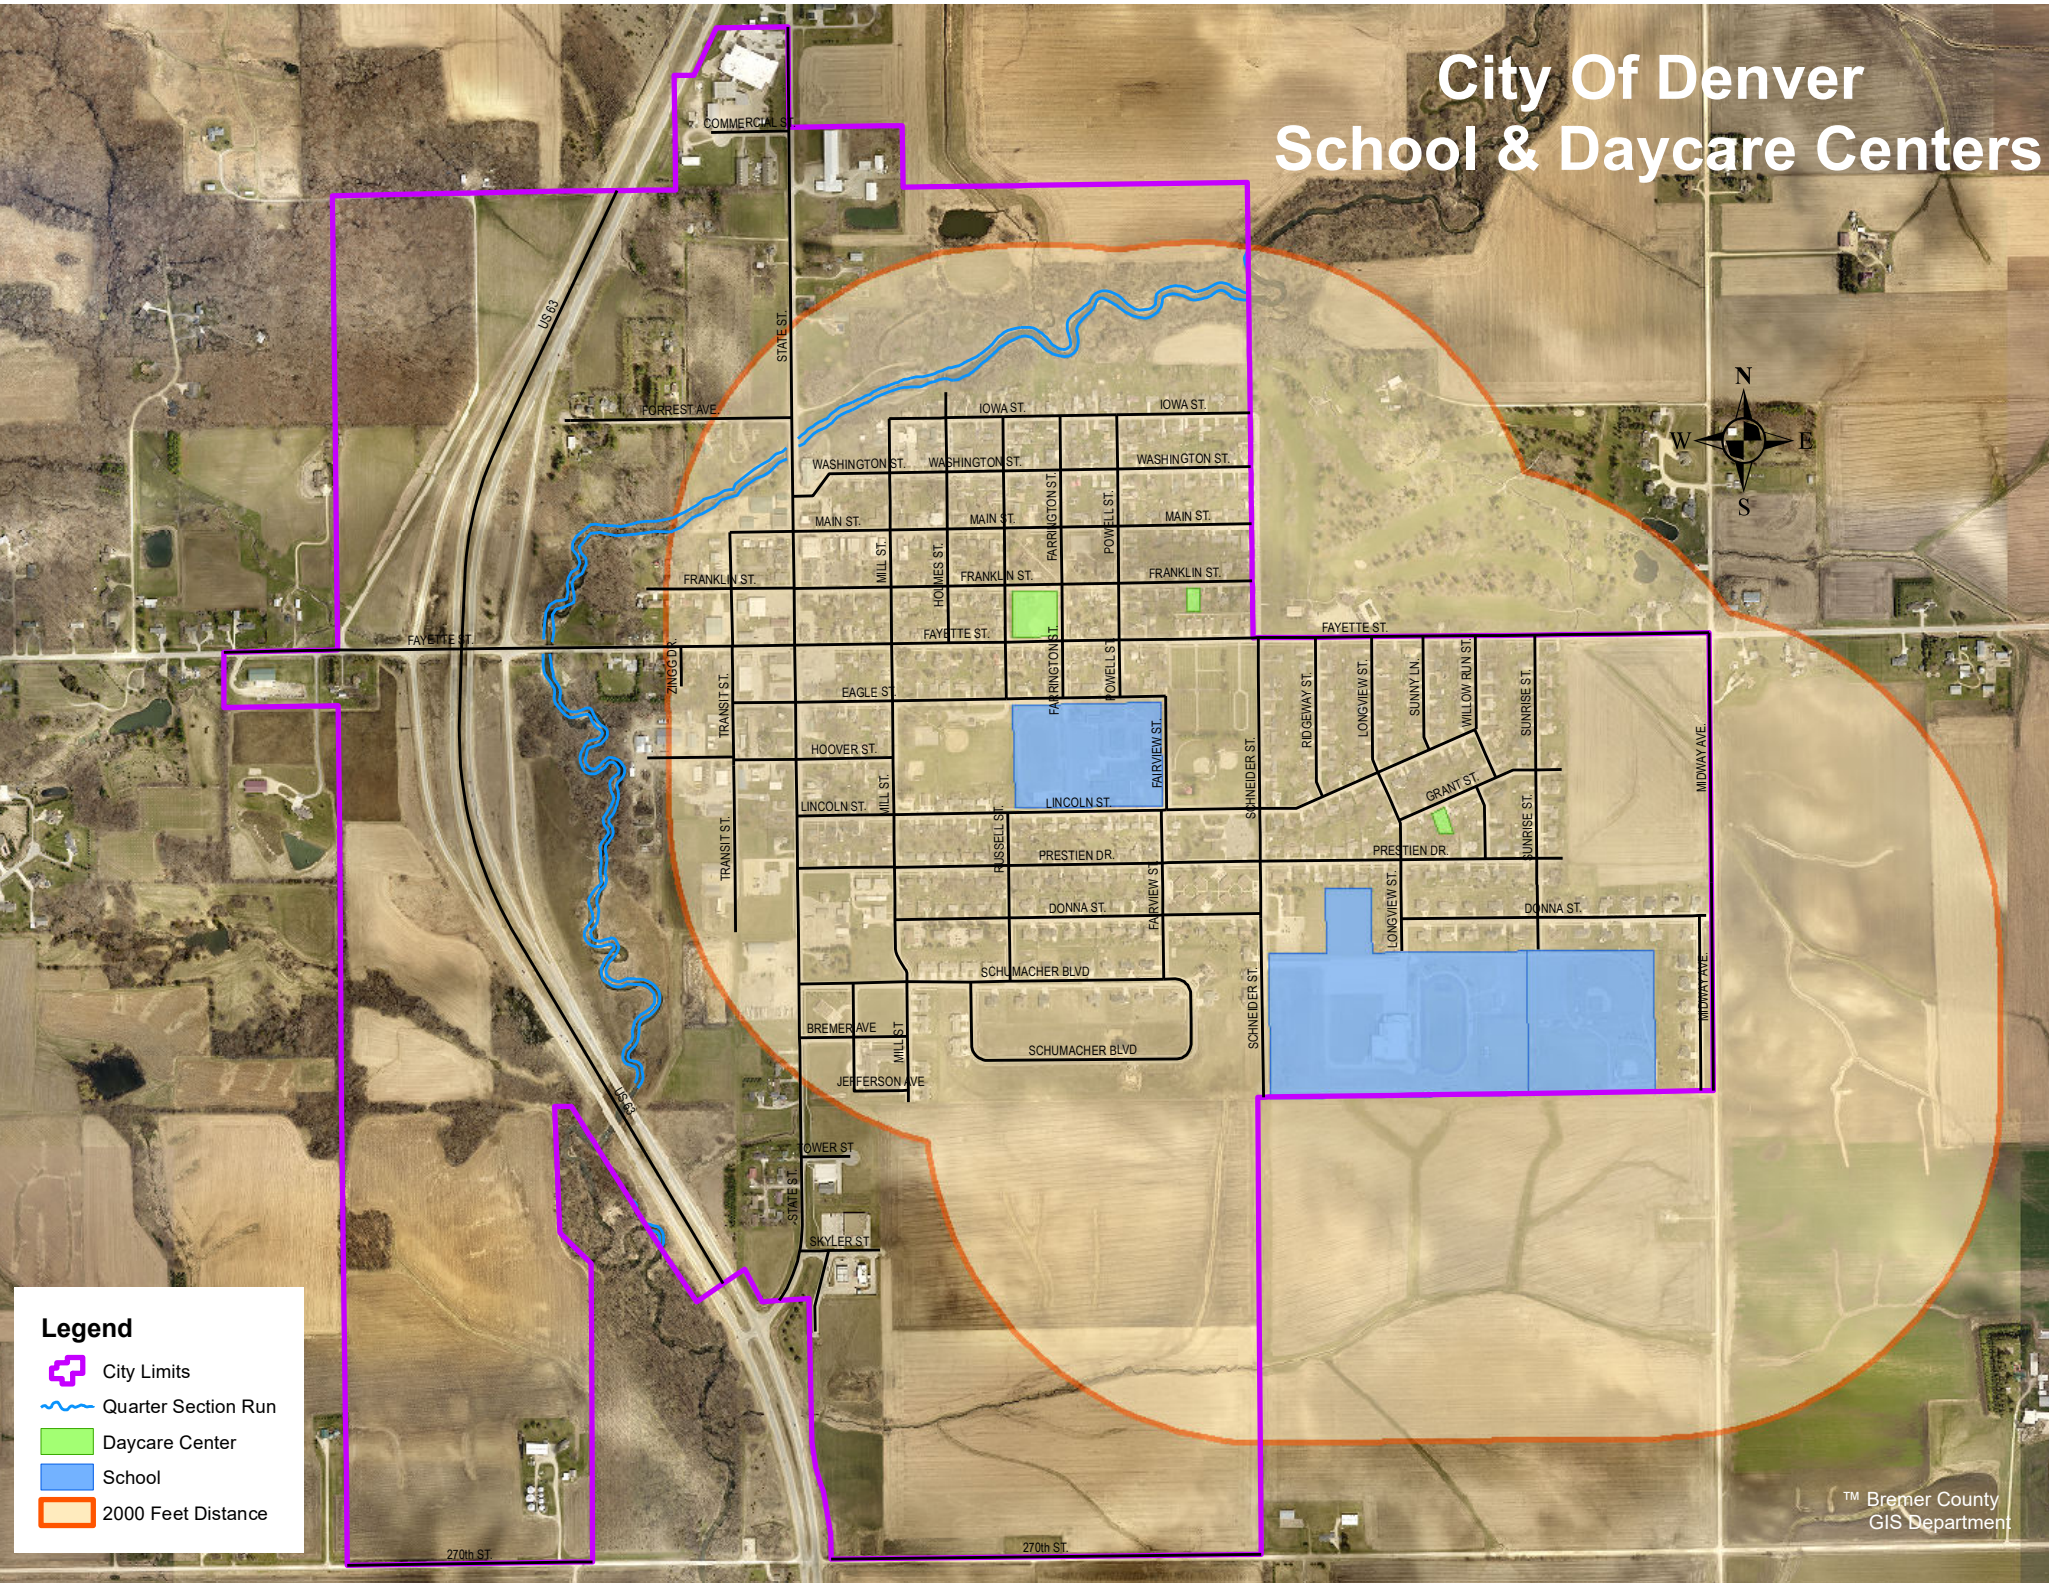

# City Of Denver School & Daycare Centers

**Legend**

- City Limits
- Quarter Section Run
- Daycare Center
- School
- 2000 Feet Distance